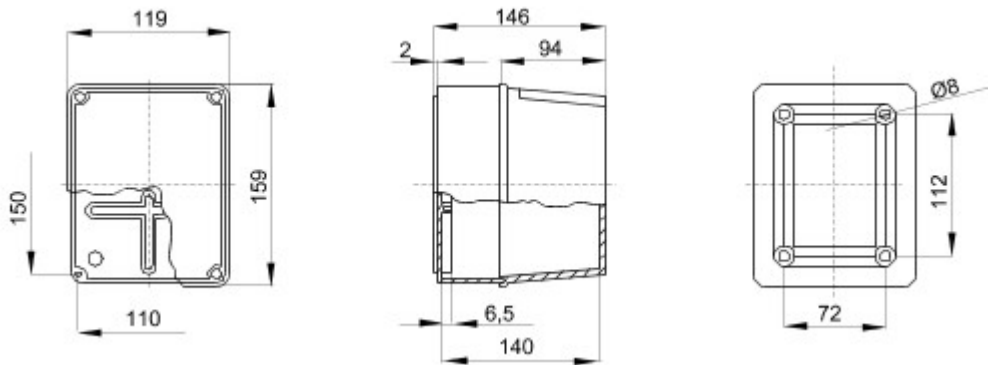

Range 44 CE - Surface-mounting watertight junction boxes in compliance with EN 60670-1 (CEI 23-48) and IEC 60670-22 (CEI 23-94) and made in high-performance technopolymers. The range includes versions with protection degree IP44, IP55, IP56 with smooth walls or with quick entry cable glands and different type of covers: blind / transparent, deep/plain, press-on/screw (in plastic, also 1/4 turn, or in metal). Available in different self-extinguishing materials (up to GWT 960 °C). Suitable for ordinary junctions, for special uses, and for industrial uses.

Insulation class	II (according to IEC 61140 standards)	Colour	Grey RAL 7035
IP degree	IP56	Material	Technopolymer GWPLAST 120
Mechanical resistance	IK08	Internal dim. LxHxD (mm)	150x110x140
Max Ø holes possible	29 mm	Lid screws (no. and type)	4 - Stainless steel
Application	Industrial uses	Glow Wire Test	650 °C
Lid colour	Transparent	Lid	Deep screwed
Operating temperature	-25 +60 °C	Type of material	Halogen-free in compliance with EN 60754-2
Electrocod	0231	Thermo-pressure with ball	110 °C
Torque screws tightening	1.2 Newton/meter	Walls	Smooth
Accessories for insulation restoring	GW44622		

#### DIMENSIONAL